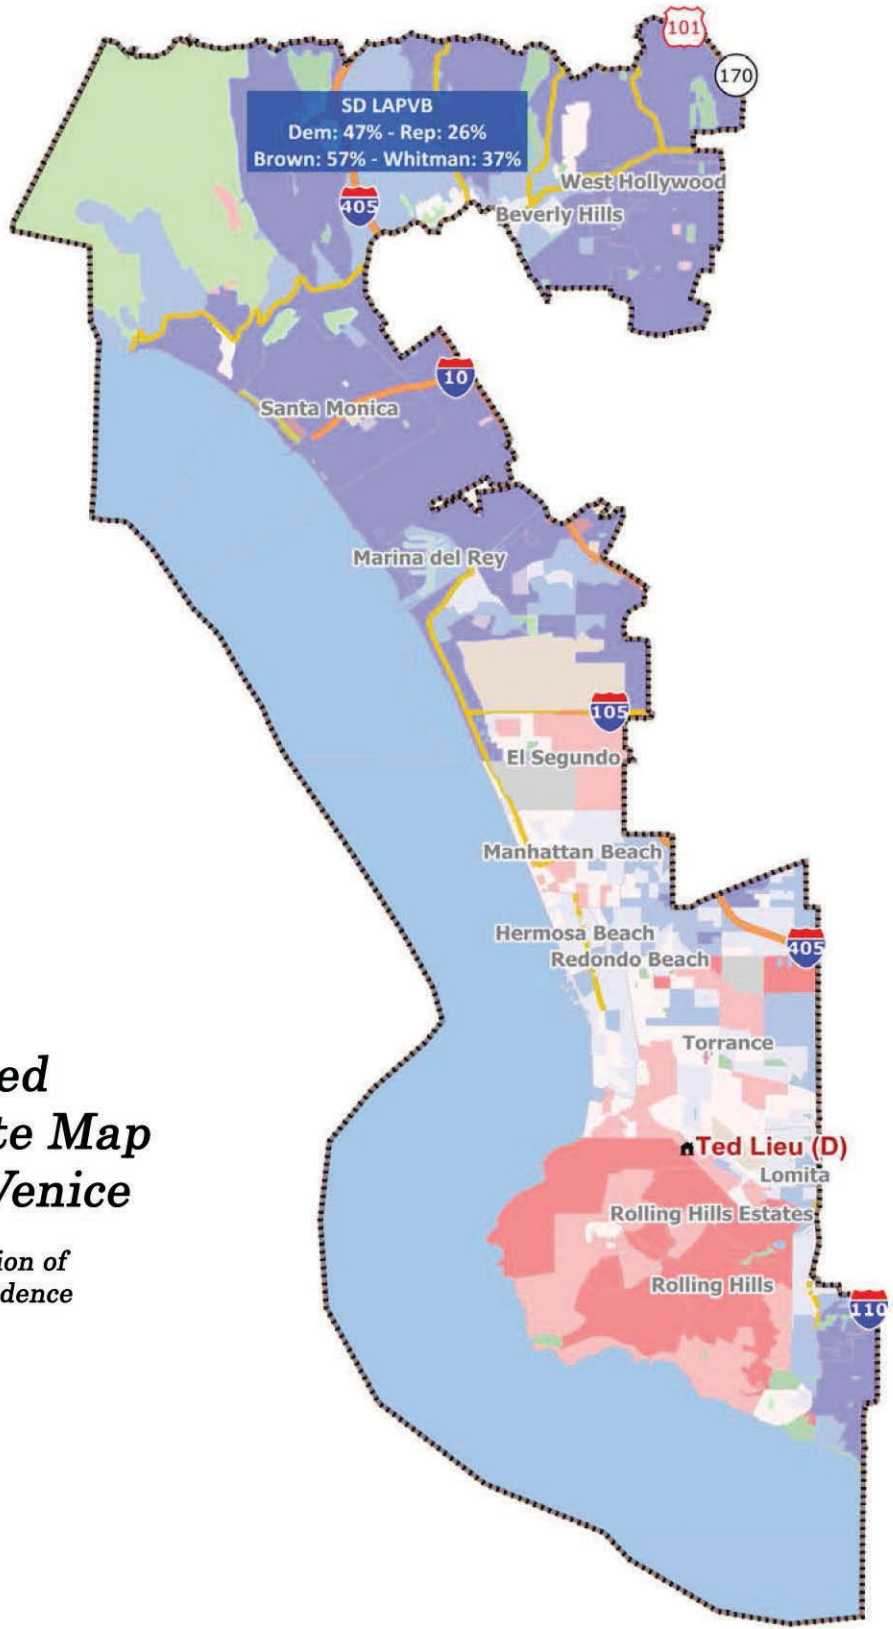

Partisanship

Field	Value
District	LAPVB
Population	931,629
Deviation	280
% Deviation	0%
% Black	4%
% Black_CVAP	5%
% Asian	15%
% Asian_CVAP	11%
% Hispanic Origin	15%
% B_LAT_CVAP	12%
% PDI_Democrats	47%
% PDI_Republicans	26%
% PDI_Total_Voters	63%
Brown 2010	57%
Whitman 2010	37%
Asm Dem 2010	53%
Asm Rep 2010	33%
McCain 2008	35%
Obama 2008	60%
Asm Dem 2008	52%
Asm Rep 2008	31%

CVAP = Citizen Voting Age Population

Proposed State Senate Map Covering Venice

showing location of Ted Lieu's residence