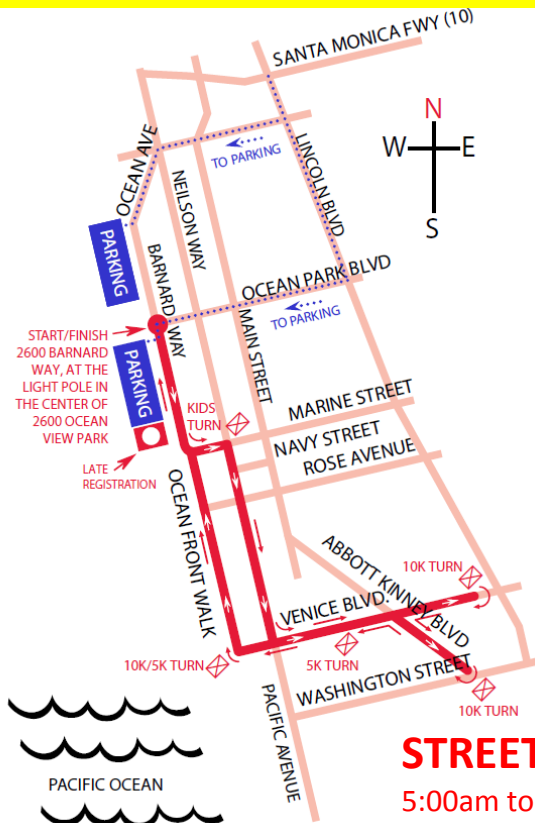

## L.A.'S LARGEST HOLIDAY RUNNING EVENT

The Run starts in Santa Monica and runs through Venice to benefit our local charity "Harvest Home."

**10k start:** 7:30am. **5k start:** 9:15am. **Kids Fun Run start:** 10:15am

## COURSE

A fast, flat 5k and 10k starting and finishing in Santa Monica at the beach and running through Venice and along the famous Venice Boardwalk.

**JOIN US FOR THE FUN!** Support our local charity by registering for the 35<sup>th</sup> Annual Christmas Run. Go to [www.christmasrun.com](http://www.christmasrun.com) to register and for more information. For questions on street closures, call 213-627-8484

## STREET CLOSURES (Saturday Only)

5:00am to 2:00pm

- Barnard Way between Ocean Park Blvd. and Neilson Way (Santa Monica)

6:00am to 11:00am

- Neilson Way/Pacific Ave. between Ocean Park Blvd and So. Venice Blvd.
- So. Venice Blvd. between Ocean Front Walk and Lincoln Blvd.
- Abbot Kinney Blvd. between So. Venice Blvd. and Washington Blvd.
- Ocean Front Walk between So. Venice Blvd. and Navy St.
- Navy St. between Ocean Front Walk & Pacific Ave.

*Residents West of Pacific Ave. and between Navy Street and So. Venice Blvd. will be able to exit or enter across Pacific Ave. at these times, with the aid of LA Department of Transportation officers:  
Before 7:00am, between 7:50am and 8:45am, and after 9:50am.*