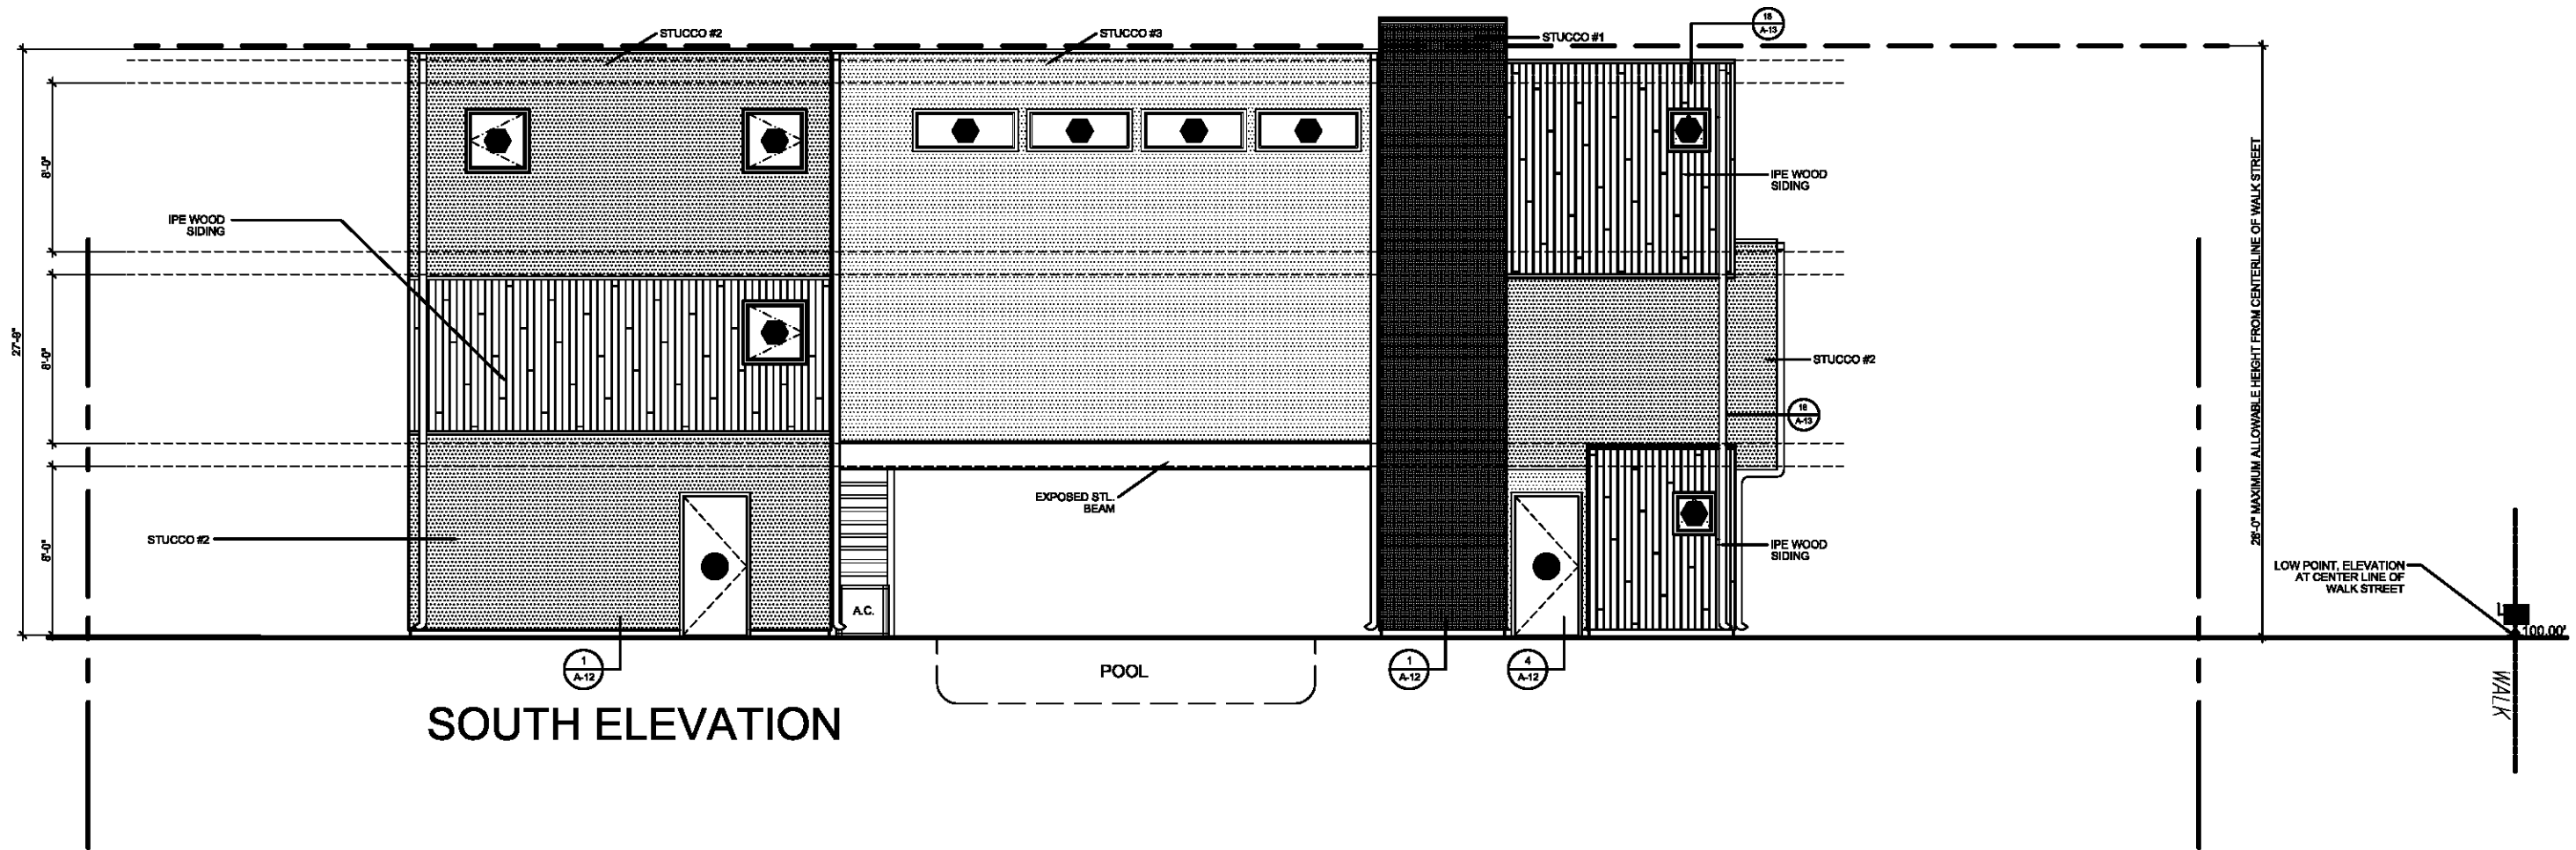

STUCCO #1 = LIGHT GRAY COLOR
 STUCCO #2 = GRAY COLOR
 STUCCO #3 = DARK GRAY COLOR
 CORRUGATED METAL SIDING = GRAY

SOUTH ELEVATION