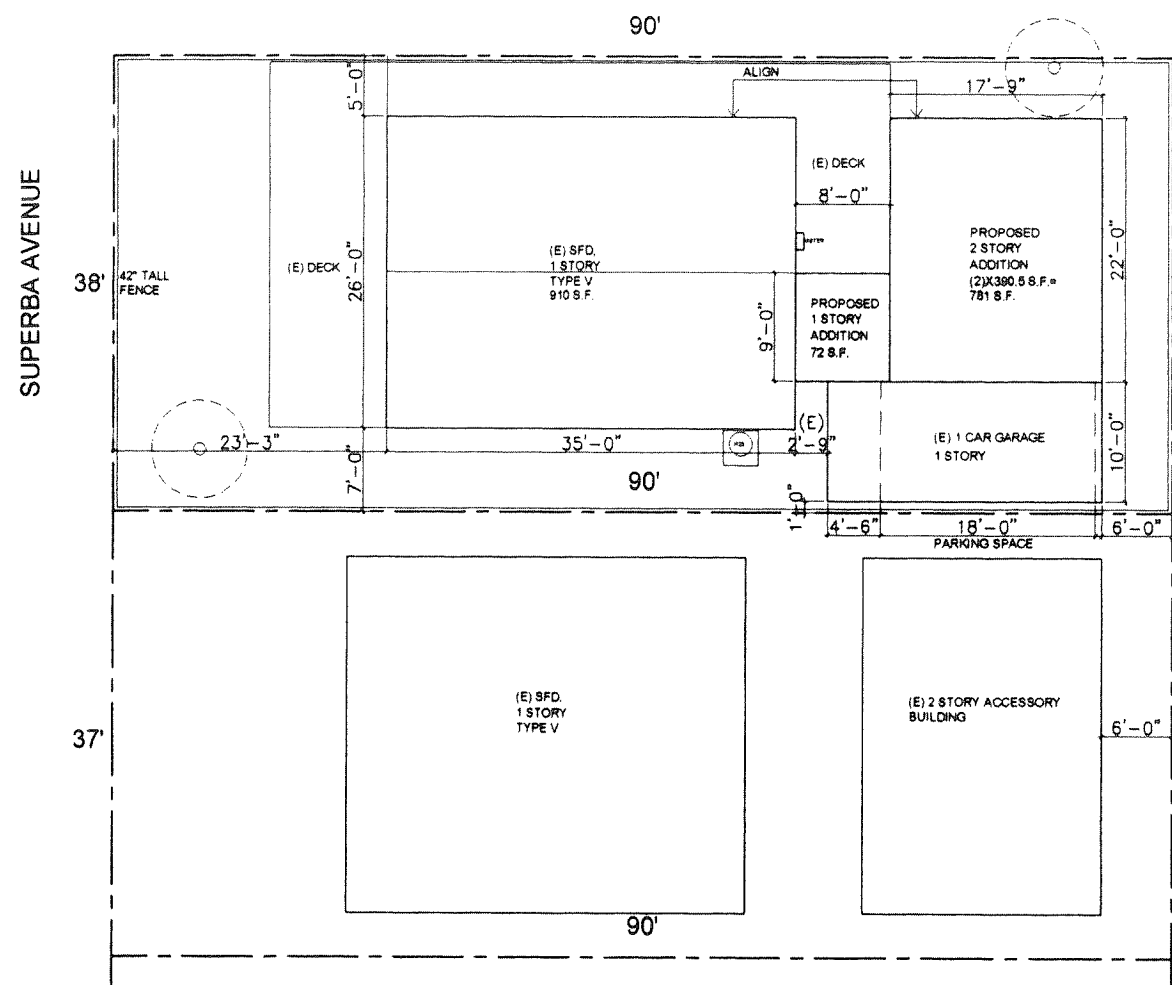

Handwritten initials

LINDEN AVENUE

MARCO PLACE

Index Map (Photo Locations)
1/16" = 1'-0"

860 Superba Avenue
Venice Annex Tract
Block 11, Lot 1
Venice, CA 90291
Residential Addition

ZA 2007 1784

Δ 2