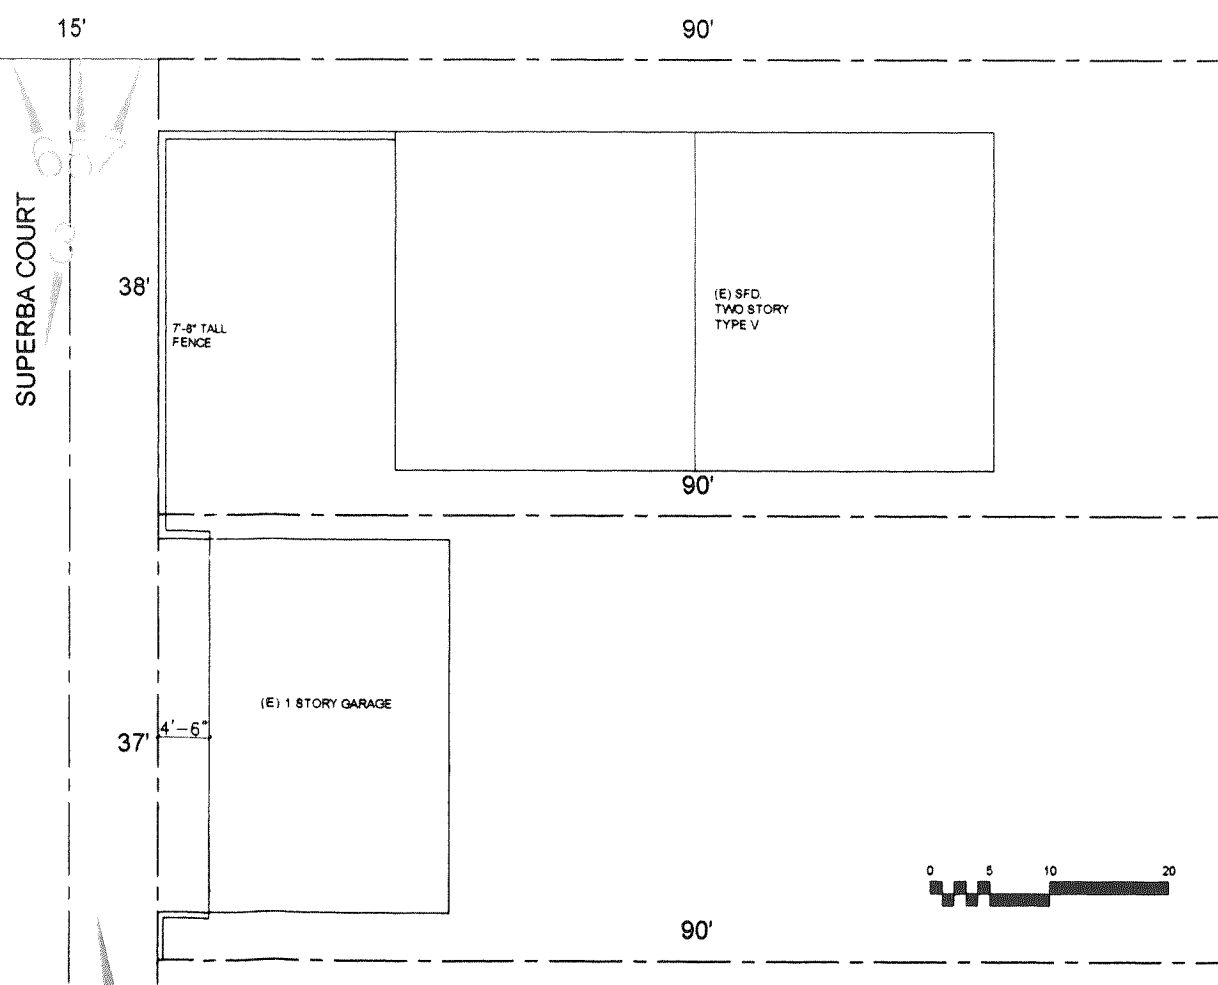

Handwritten initials

LINDEN AVENUE

MARCO PLACE

Index Map (Photo Locations)
1/16" = 1'-0"

860 Superba Avenue
Venice Annex Tract
Block 11, Lot 1
Venice, CA 90291
Residential Addition

ZA 2007 1784

Δ 2