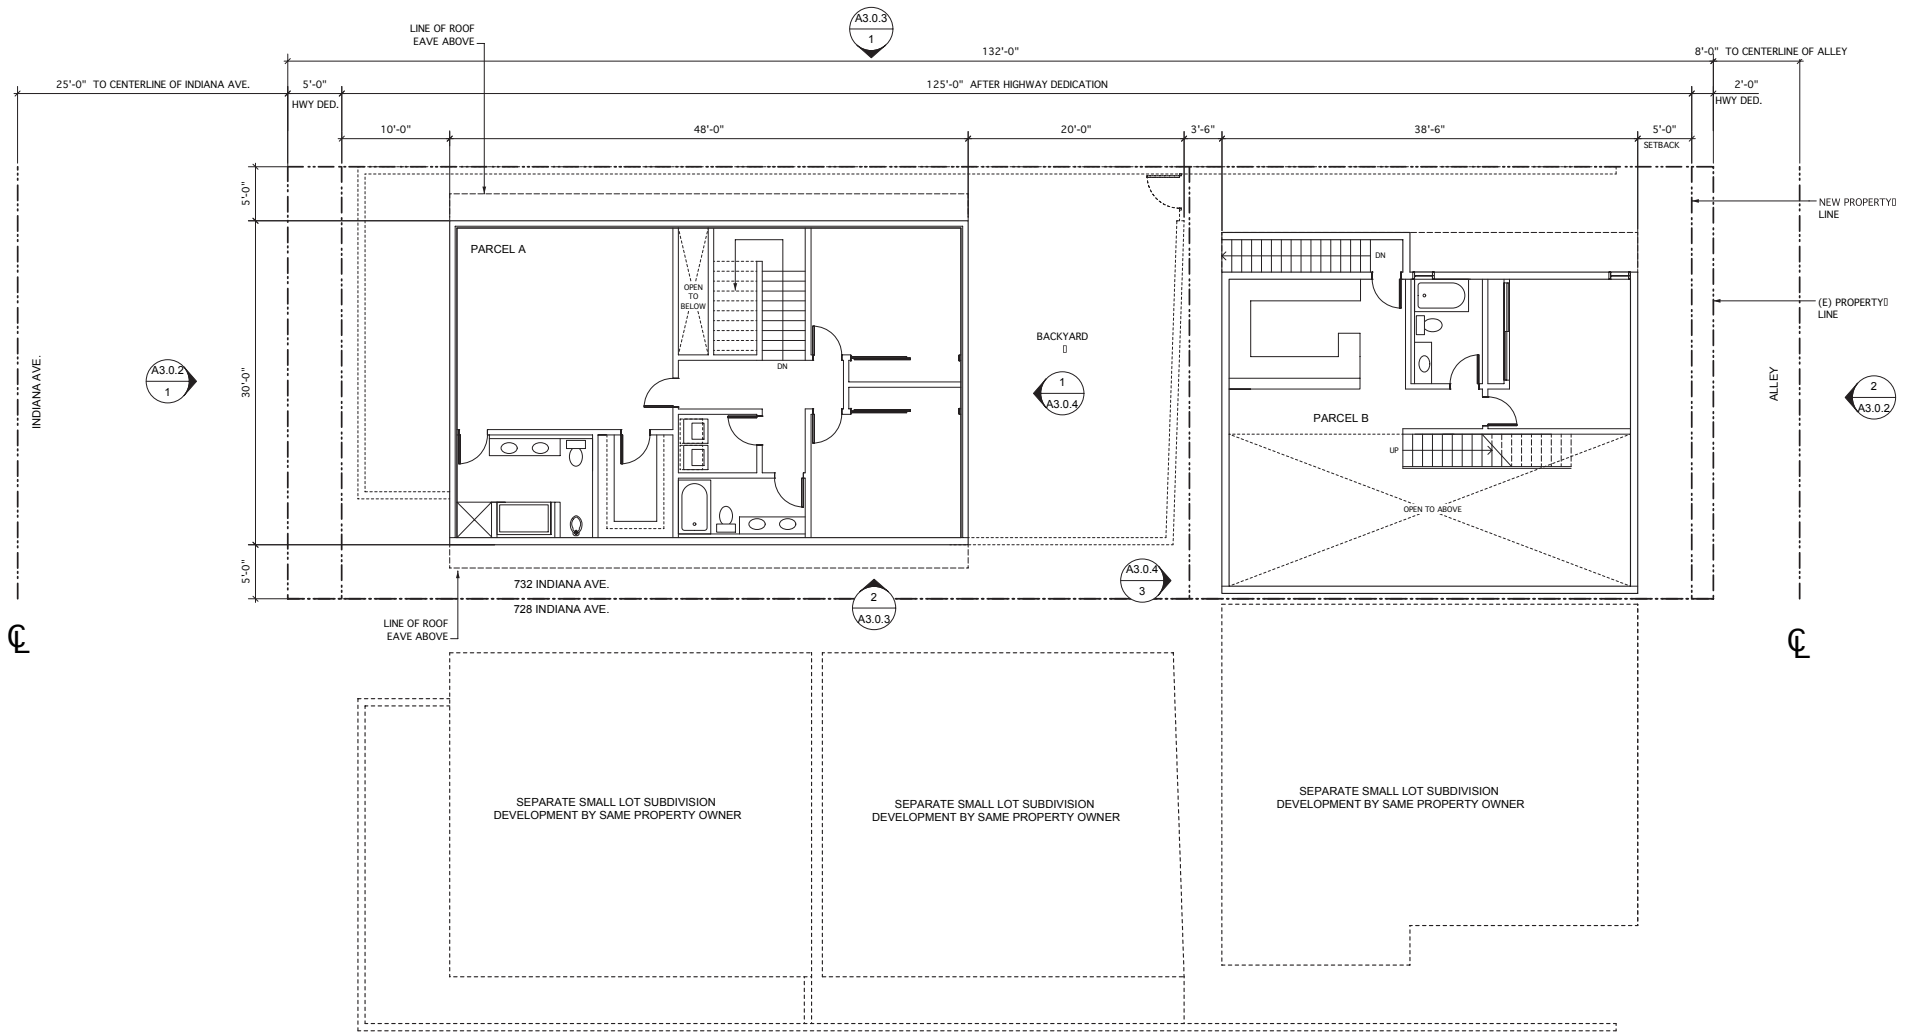

SITE PLAN/1ST FLOOR

732 INDIANA AVE.

2ND FLOOR

732 INDIANA AVE.

MEZZ/ROOF

732 INDIANA AVE.

ROOF PLAN

732 INDIANA AVE.