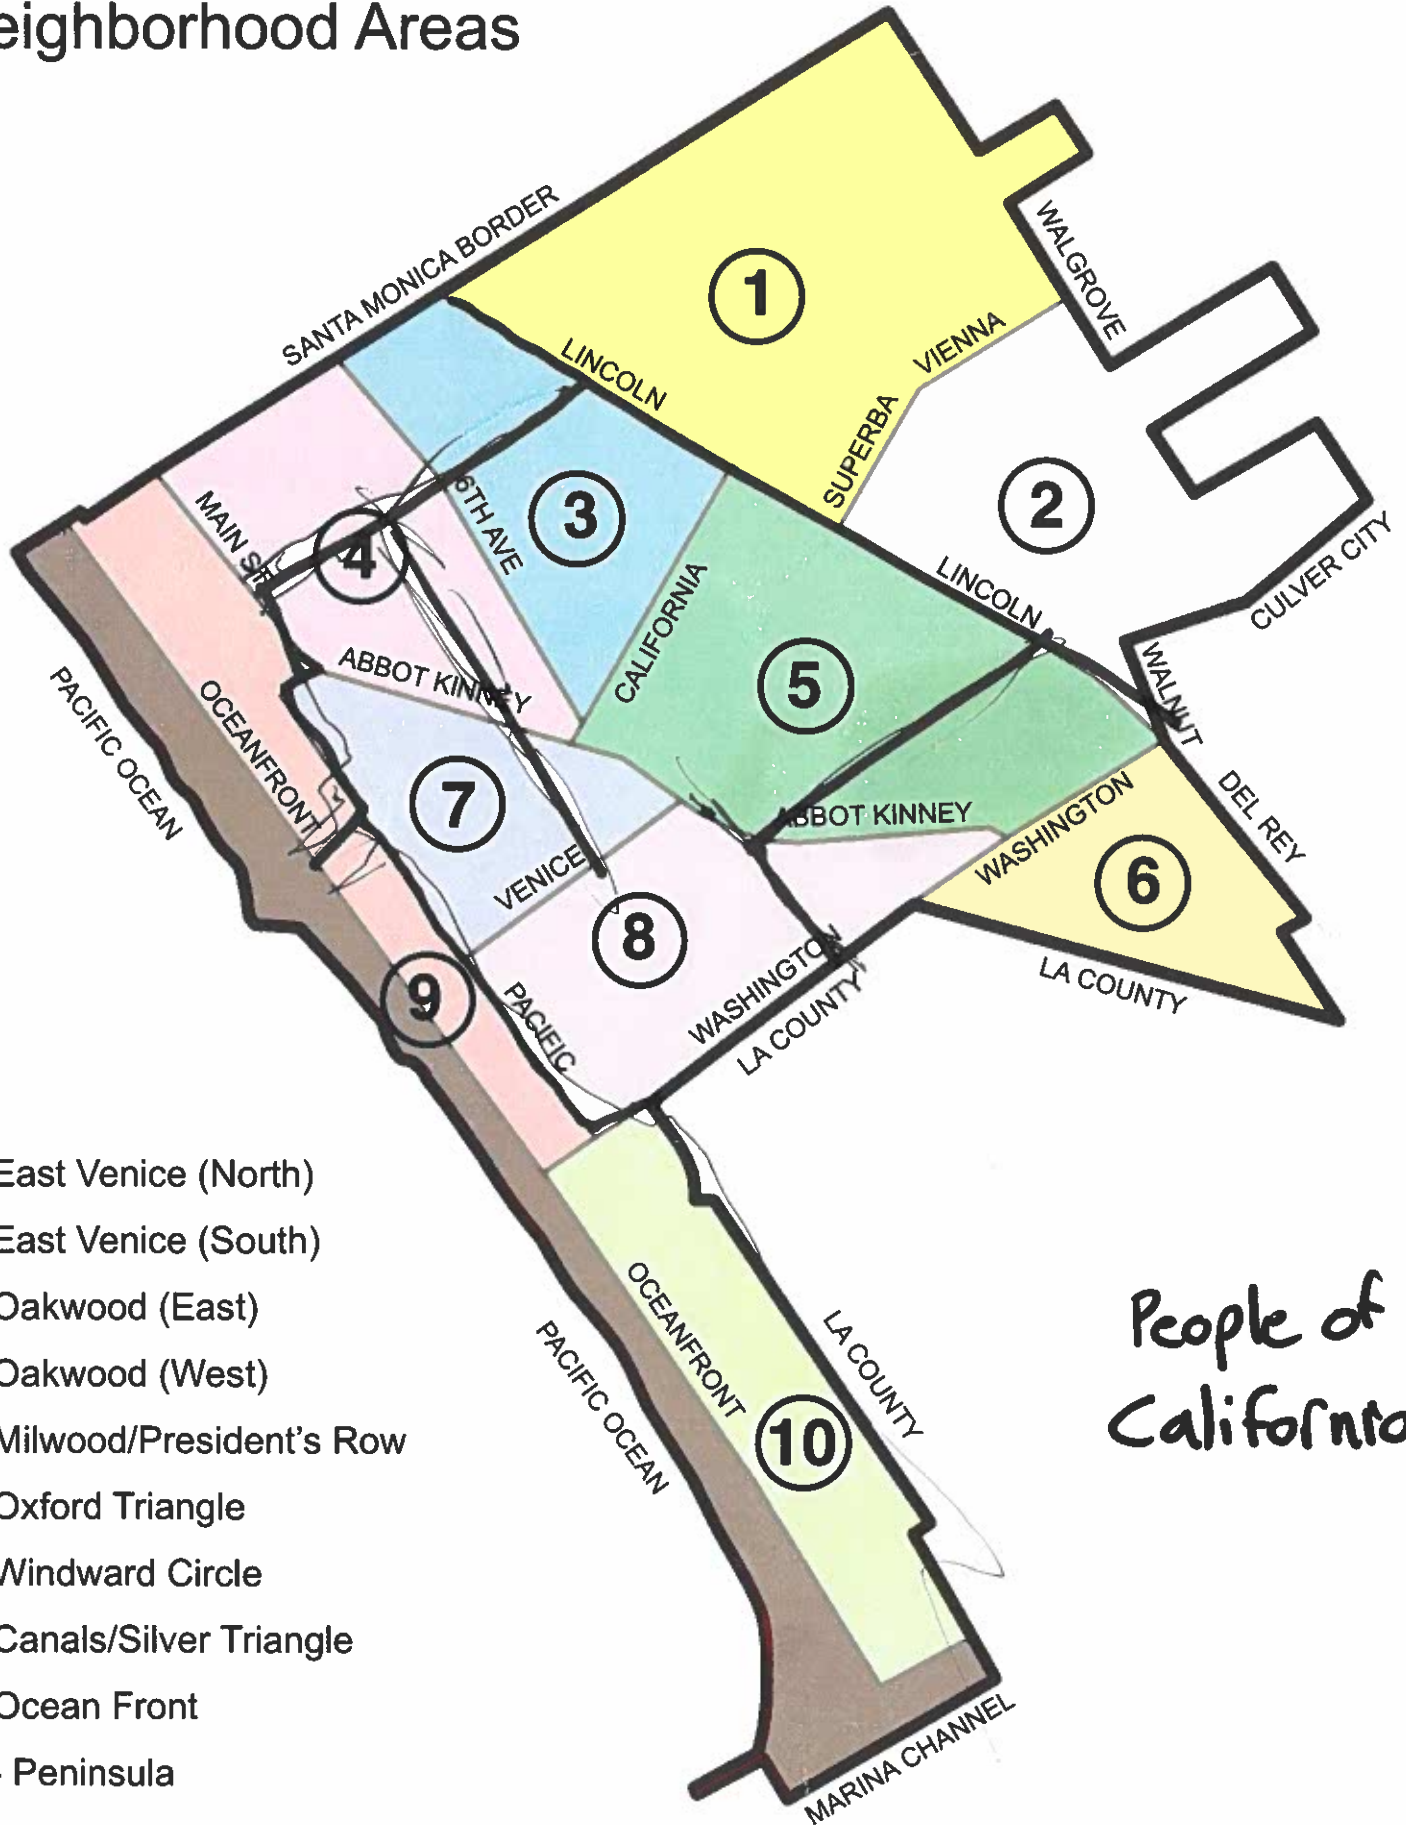

Proposed VNC Neighborhood Areas

- 1 - East Venice (North)
- 2 - East Venice (South)
- 3 - Oakwood (East)
- 4 - Oakwood (West)
- 5 - Milwood/President's Row
- 6 - Oxford Triangle
- 7 - Windward Circle
- 8 - Canals/Silver Triangle
- 9 - Ocean Front
- 10 - Peninsula

*People of
California*